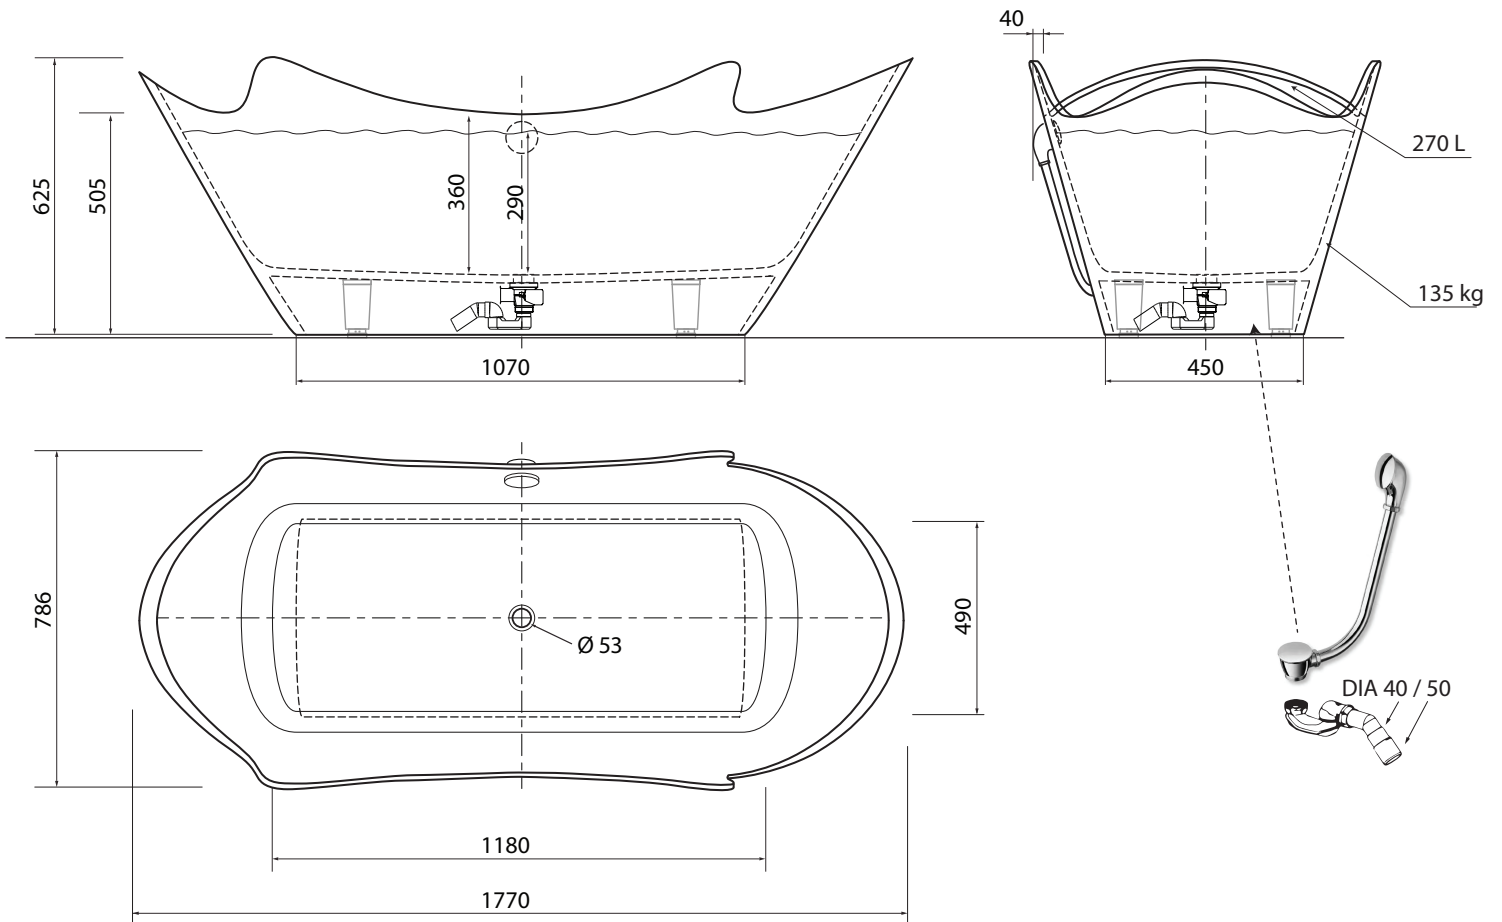

# Eracura

aura™

Product size is subject to a size variance of +/- 0,2 %