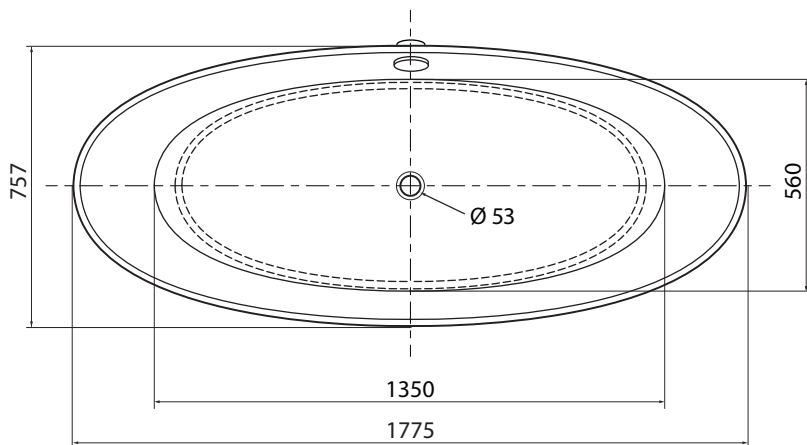

# Beira 3

aura™

Product size is subject to a size variance of +/- 0,5 %