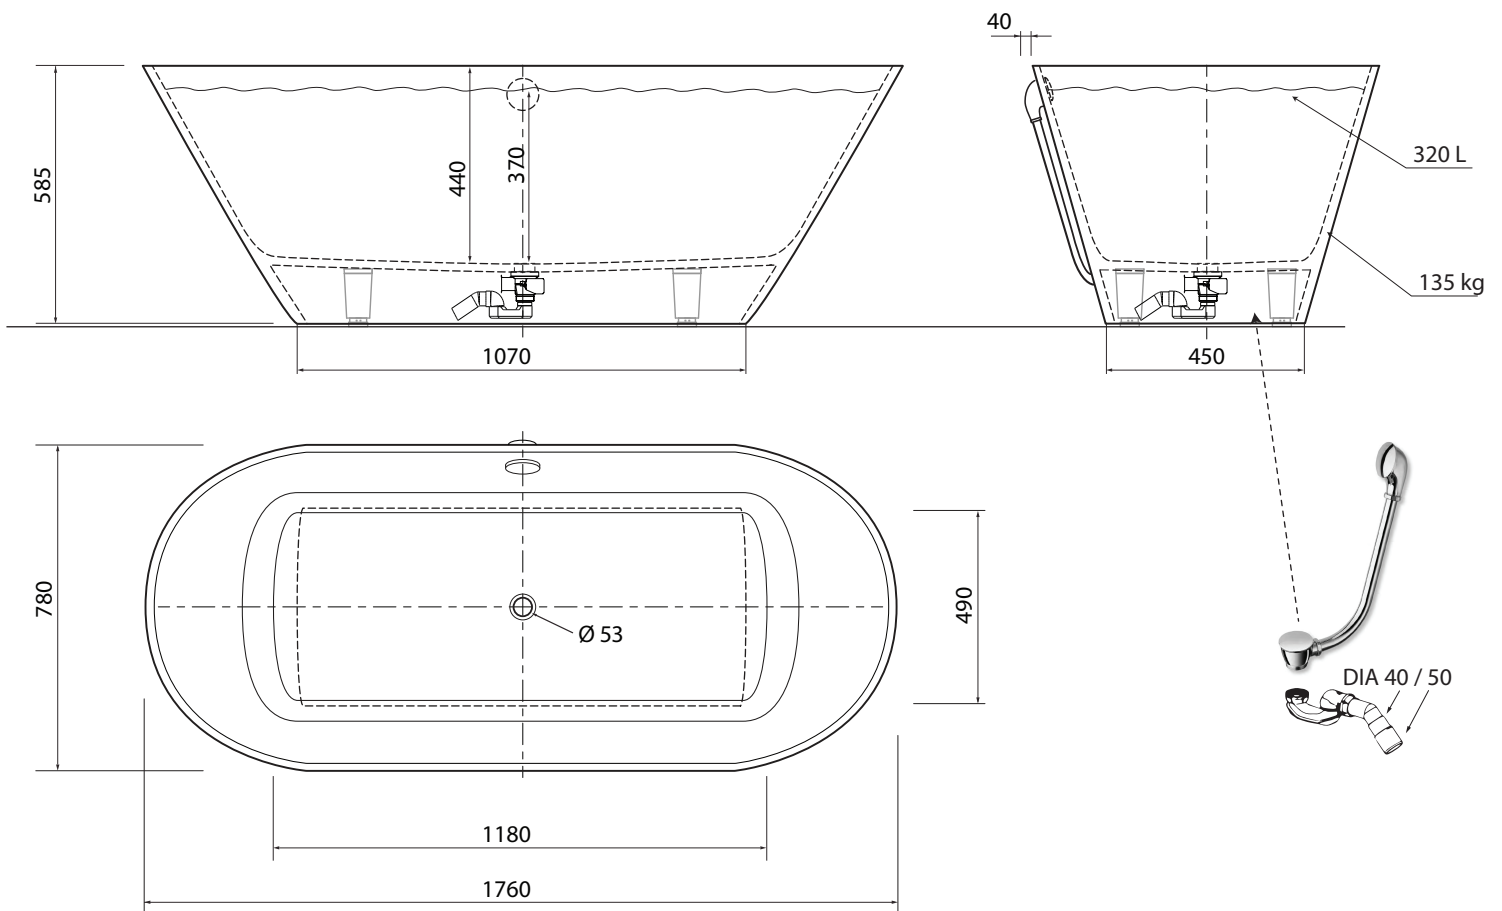

# Ornea 2

aura™

Product size is subject to a size variance of +/- 0,5 %