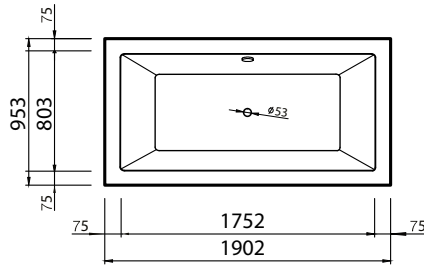

INDIVIDUAL size bathtubs

ERUNNA *Individual*

185 kg min

360 L max

- RAL colour
- Two side RAL
- Edge trim
- + Mixer holes
- Standart siphon with overflow included in price,
- "bathtub is available without overflow"