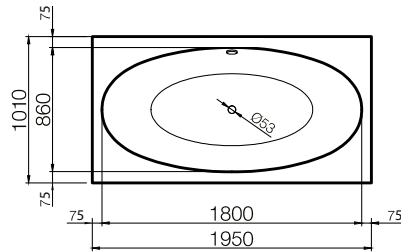

aura™

MARMORYL®
TECHNOLOGY

25
years
warranty

INDIVIDUAL size bathtubs

ESTIA *Individual*

125 kg min

290 L max

- RAL colour
- Two side RAL
- Edge trim
- + Mixer holes
- Standart siphon with overflow included in price, "bathtub is available without overflow"